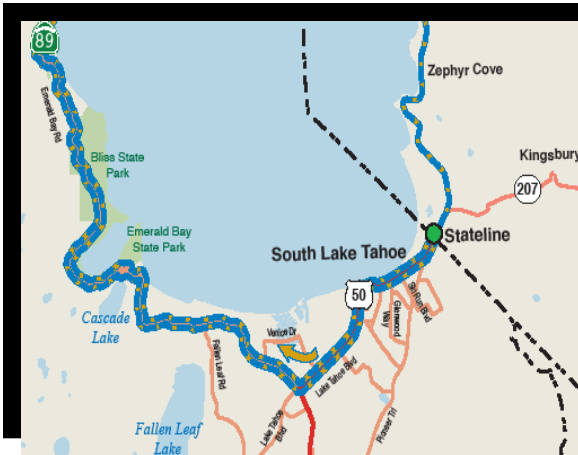

Sunday, May 15th

Plan Ahead

Expect Delays

Amgen Tour of California

comes to South Lake Tahoe

www.TahoeAmgenTourofCalifornia.com

PURE ENERGY

MAY 5-16, 2011

[Tips for a Successful Day](#)

Expect rolling road closures & delays along Hwy 50/Hwy 89 between 10:15-11:15 am and 1:00-2:00 pm - all times are approximate.

- Allow extra time
- Consider alternate routes
- Consider biking or walking
- Select your viewing location early
- Become familiar with Race Day Activities
- Be patient
- Race starts at 10:30am at *Stateline and Hwy 50*